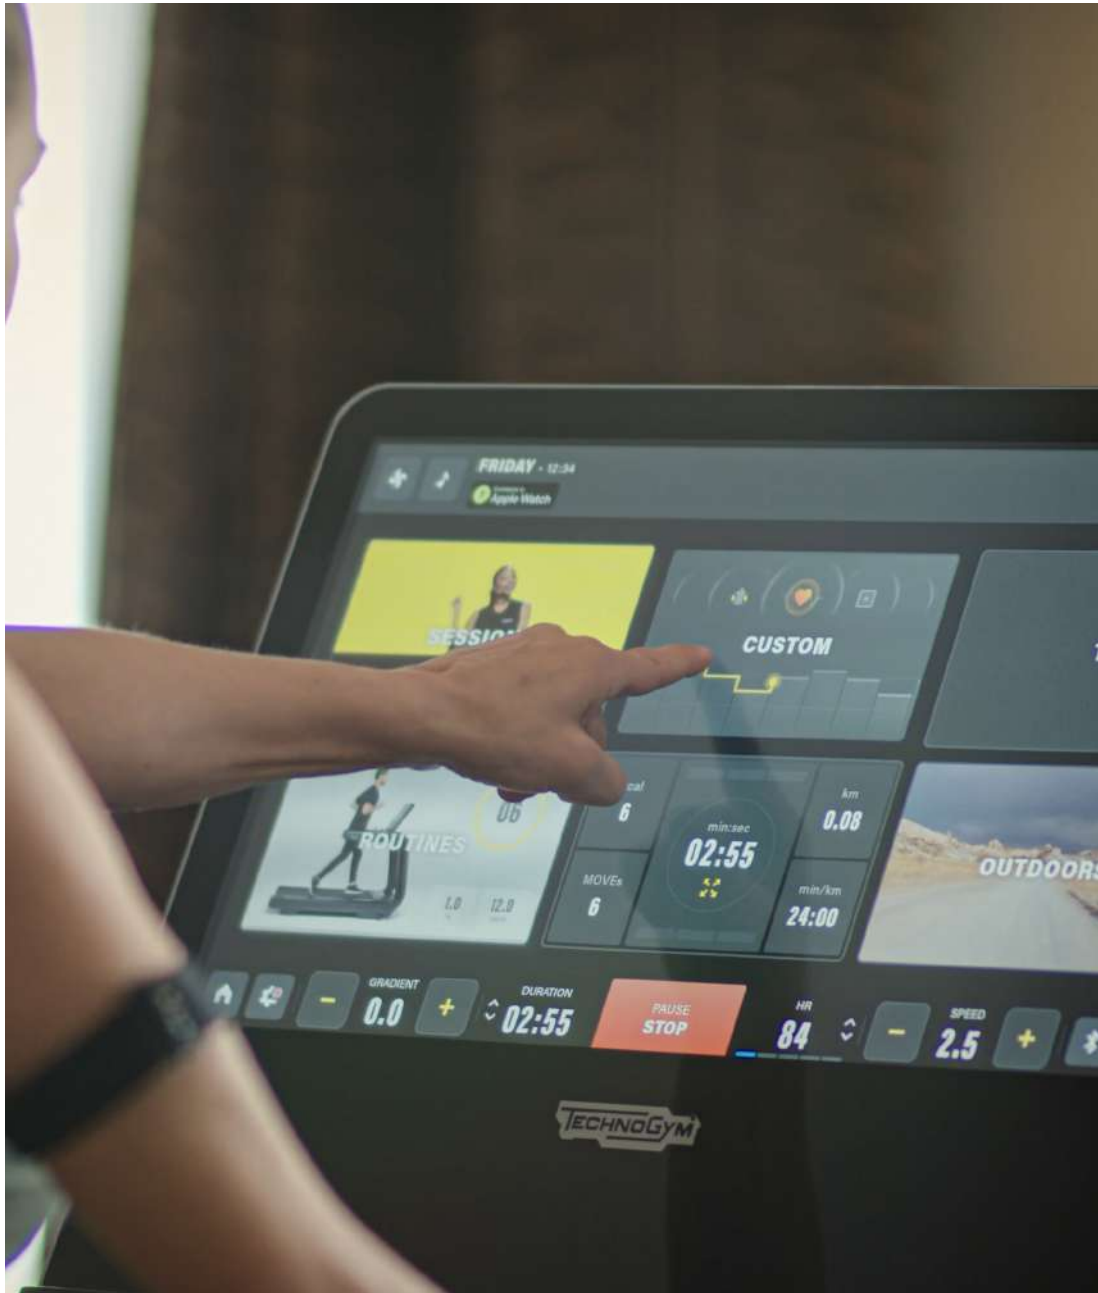

ZEM WEIGHT MANAGEMENT PROGRAMME

ZEM Weight Management					
MEDICAL CONSULTATIONS & COMPLEMENTARY TESTS	7 nights	14 nights	NUTRITION	7 nights	14 nights
ZEM Wellbeing Medical Assessment	1	1	Nutritional Assessment and Metabolic Bioregulation	1	1
Basic Blood Analysis	1	2	Nutrition Follow-Up Consultation	2	2
Personalised Health Plan Consultation	1	1	Personalised Detox Nutritional Plan and Raw 80/20	incl.	incl.
Initial Bio-Integrative Medicine Consultation	1	1	WELLBEING & NATURAL THERAPIES		
Test and Analysis Results Consultation	1	1	Welcome Massage	1	1
Follow-Up Bio-Integrative Medicine Consultation	1	2	Cupping Detox Massage	2	3
Final Bio-Integrative Medicine Consultation	1	1	Manual Lymphatic Drainage Massage	1	2
Advanced Rejuvenation and Longevity Medicine Consultation	1	1	Underwater Massage	1	2
Derma-Aesthetic and Cellular Regeneration Consultation	1	1	Spa Experience Detox Circuit	1	1
Healthy Pro-Ageing Consultation	-	1	TCM Consultation + Acupuncture Session	1	2
Biodental Consultation	1	1	Hydrodetox Cure Circuit	2	3
Hair Health and Trichology Consultation	1	1	Lympha Press	1	2
Emotional and Mental Wellbeing Consultation	1	1	Slimming Body Treatment	2	3
Neurocognition and Mental Performance Consultation	1	1	RLX Satori Treatment - Metawell	1	2
Food Sensitivity Test 270 foods	1	1	Triple Detox Treatment (MLX i3DOME) - Metawell	2	3
Basic Gut Microbiota Assessment	1	1	Unlimited Access to Fitness & Spa Area	incl.	incl.
Heavy Metals Analysis	1	1	PHYSICAL PERFORMANCE		
Oxidative and Heavy Metals Analysis	-	1	Functional Assessment	1	1
MED TECH TESTS & TREATMENTS			Personal Training	4	6
Facial Scan	1	2	Yoga / Pilates - Individual Session	1	2
Derma-Aesthetic Body Scan	1	2	Mindfulness - Individual Session	1	2
Electrocardiogram	1	1	ZEM COLLEGE		
Bioimpedance Test	1	2	Includes free access to a weekly programme of educational and preventative activities, such as: Classes, Workshops, Informative Talks, Yoga and Mindfulness Sessions and daily Nordic Walking at Finca Althaya.		
Corporal Indiba	1	1	Group Cooking Class	1	2
Energy Regulating Serotherapy	2	3			
Colon Hydrotherapy	2	3			
Oxygen Cell Therapy for Weight Management	1	2			
Coolsculpting + Facial Indiba	1	2			
				7 nights	14 nights
TOTAL SERVICES				53	78