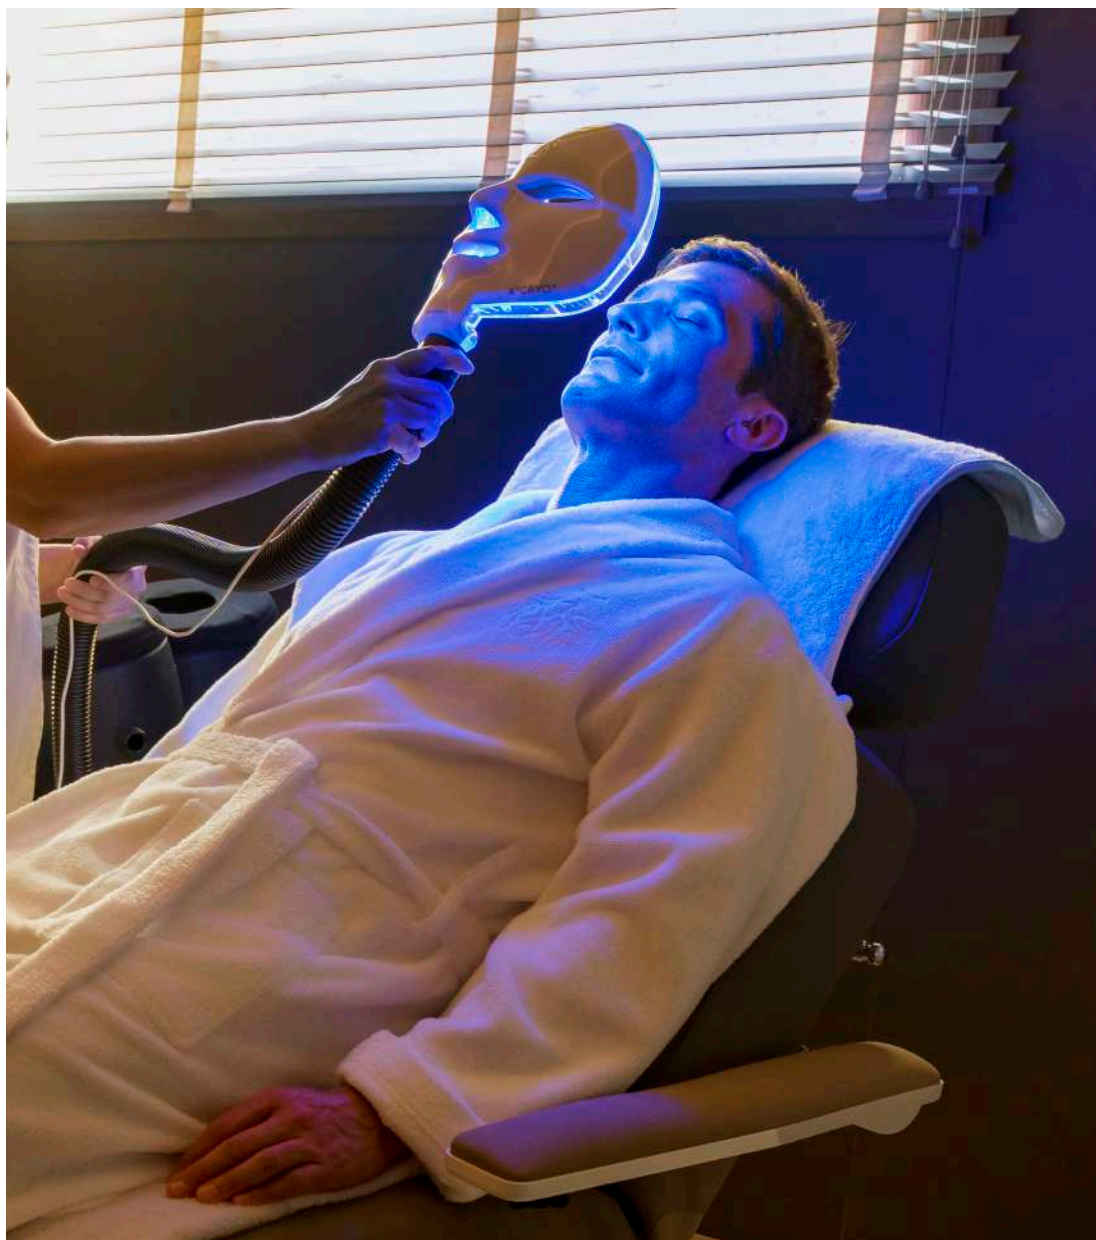

ZEM REJUVENATING / AESTHETICS PROGRAMME

ZEM Rejuvenating/Aesthetics focuses on improving people's self-confidence and emotional wellbeing by addressing the visible signs of ageing.

Minimum duration of the programme: **7 nights** | Recommended duration: **14 / 21 nights**
All our programmes are personalised and tailored to each guest's needs and physical condition.
Each programme includes accommodation in a Deluxe Suite and all the guest's meals from their specific nutritional plan.