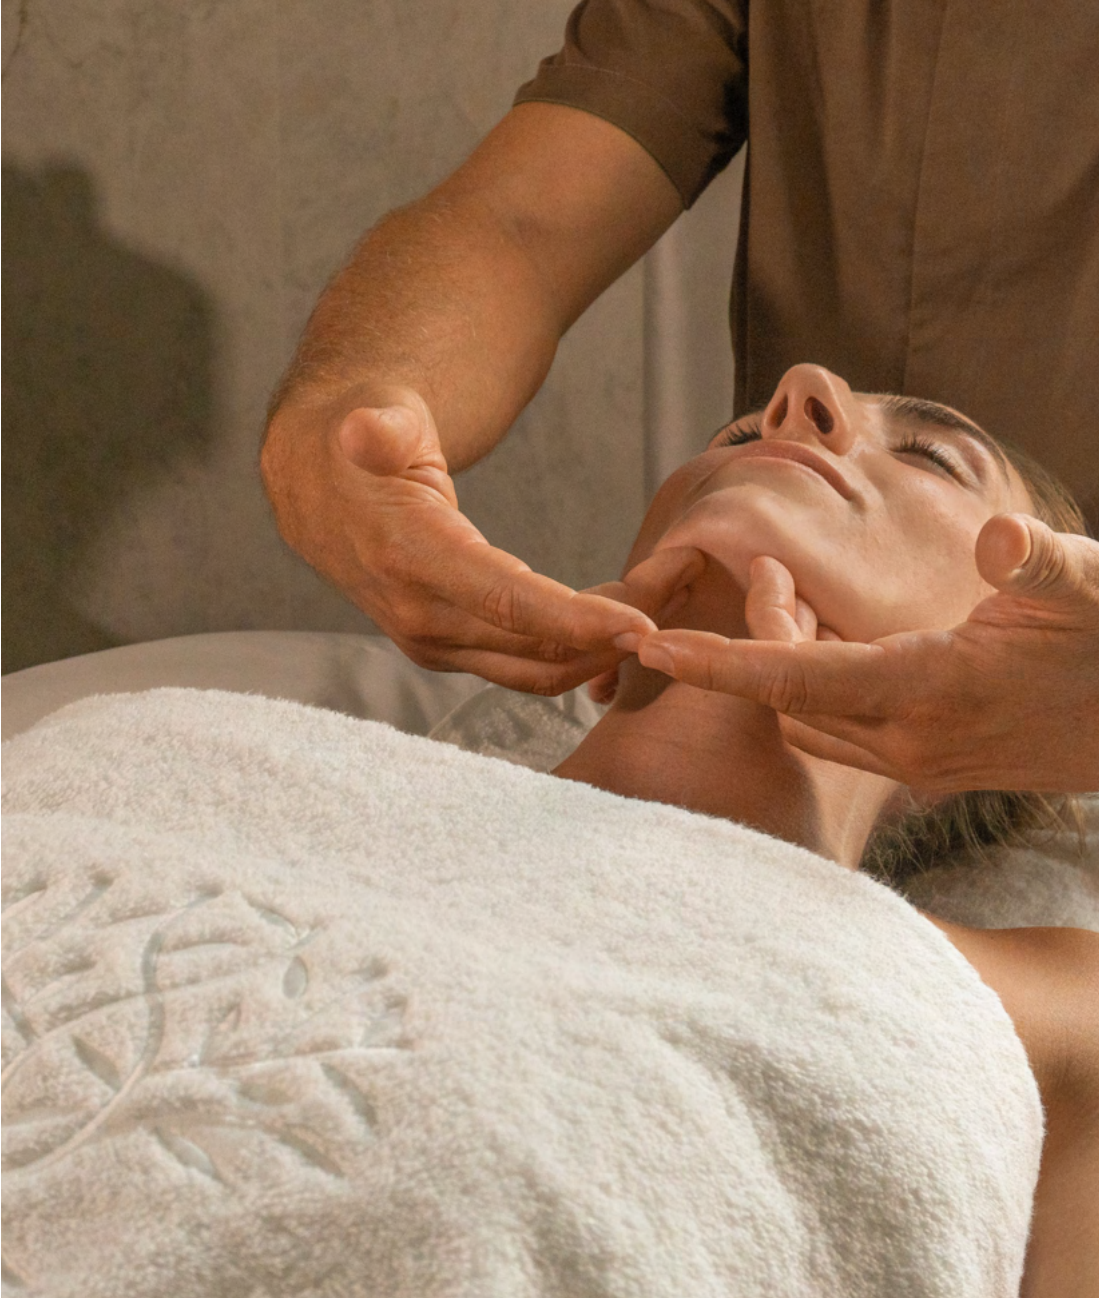

ZEM DETOX PROGRAMME

ZEM Detox

MEDICAL CONSULTATIONS & COMPLEMENTARY TESTS			7 nights	14 nights	NUTRITION			7 nights	14 nights
ZEM Wellbeing Medical Examination	1	1	Nutritional Assessment and Metabolic Bioregulation	1	1				
Basic Blood Analysis	1	2	Nutrition Follow-up Consultation	2	4				
Personalised Health Plan Consultation	1	1	Personalised Detox Nutritional Plan	incl.	incl.				
Initial Bio-integrative Medicine Consultation	1	1	WELLBEING & NATURAL THERAPIES						
Test Results and Analysis Consultation	1	1	Welcome Massage	1	1				
Follow-up Bio-integrative Medicine Consultation	-	1	Bespoke Facial Cleansing	1	1				
Final Bio-integrative Medicine Consultation	1	1	Cupping Detox Massage	2	4				
Advanced Rejuvenation and Longevity Medicine Consultation	1	1	Spa Experience Detox Circuit	1	1				
Healthy Pro-Ageing Consultation	1	1	TCM Consultation + Acupuncture Session	1	2				
Dermo-aesthetics and Cellular Regeneration Consultation	1	1	Hydrodetox Cure Circuit	2	4				
Neurocognition and Mental Performance Consultation	1	2	Manual Lymphatic Drainage Massage	1	2				
Hair Health and Trichology Consultation	-	1	Tratamiento Triple Detox (MLX i3DOME) - Metawell	2	3				
Biodental Consultation	-	1	RLX Satori Treatment - Metawell	1	2				
Oxidative and Heavy Metals Analysis	1	1	Oxypro Hyperbaric Chamber	1	2				
Food Sensitivity Test 270 foods	1	1	Pressotherapy combined with Cryotherapy	1	2				
MED TECH TESTS & TREATMENTS			Detox Body Treatment	1	2				
Facial Scan	1	2	Unlimited Access to Fitness & Spa Area	incl.	incl.				
Dermo-Aesthetic Body Scan	1	2	PHYSICAL PERFORMANCE						
Electrocardiogram	1	1	Functional Assessment	1	1				
Bioimpedance Test	2	3	Personal Training	2	3				
Bio Detox Serotherapy: Regeneration and Toxin Removal	2	3	Yoga / Pilates - Individual Session	1	2				
Colon Hydrotherapy	2	3	Mindfulness - Individual Session	1	2				
Revitalisation and Detox with Ozone	2	4	ZEM COLLEGE						
Intravenous Laser	1	2	Includes free access to weekly programmed activities for education and prevention, such as: Classes, Workshops, Informative Talks, Yoga and Mindfulness Sessions, and daily Nordic Walks at Finca Althaya..						
			Group Cooking Class	1	2				
			7 nights	14 nights					
TOTAL OF SERVICES			48	78